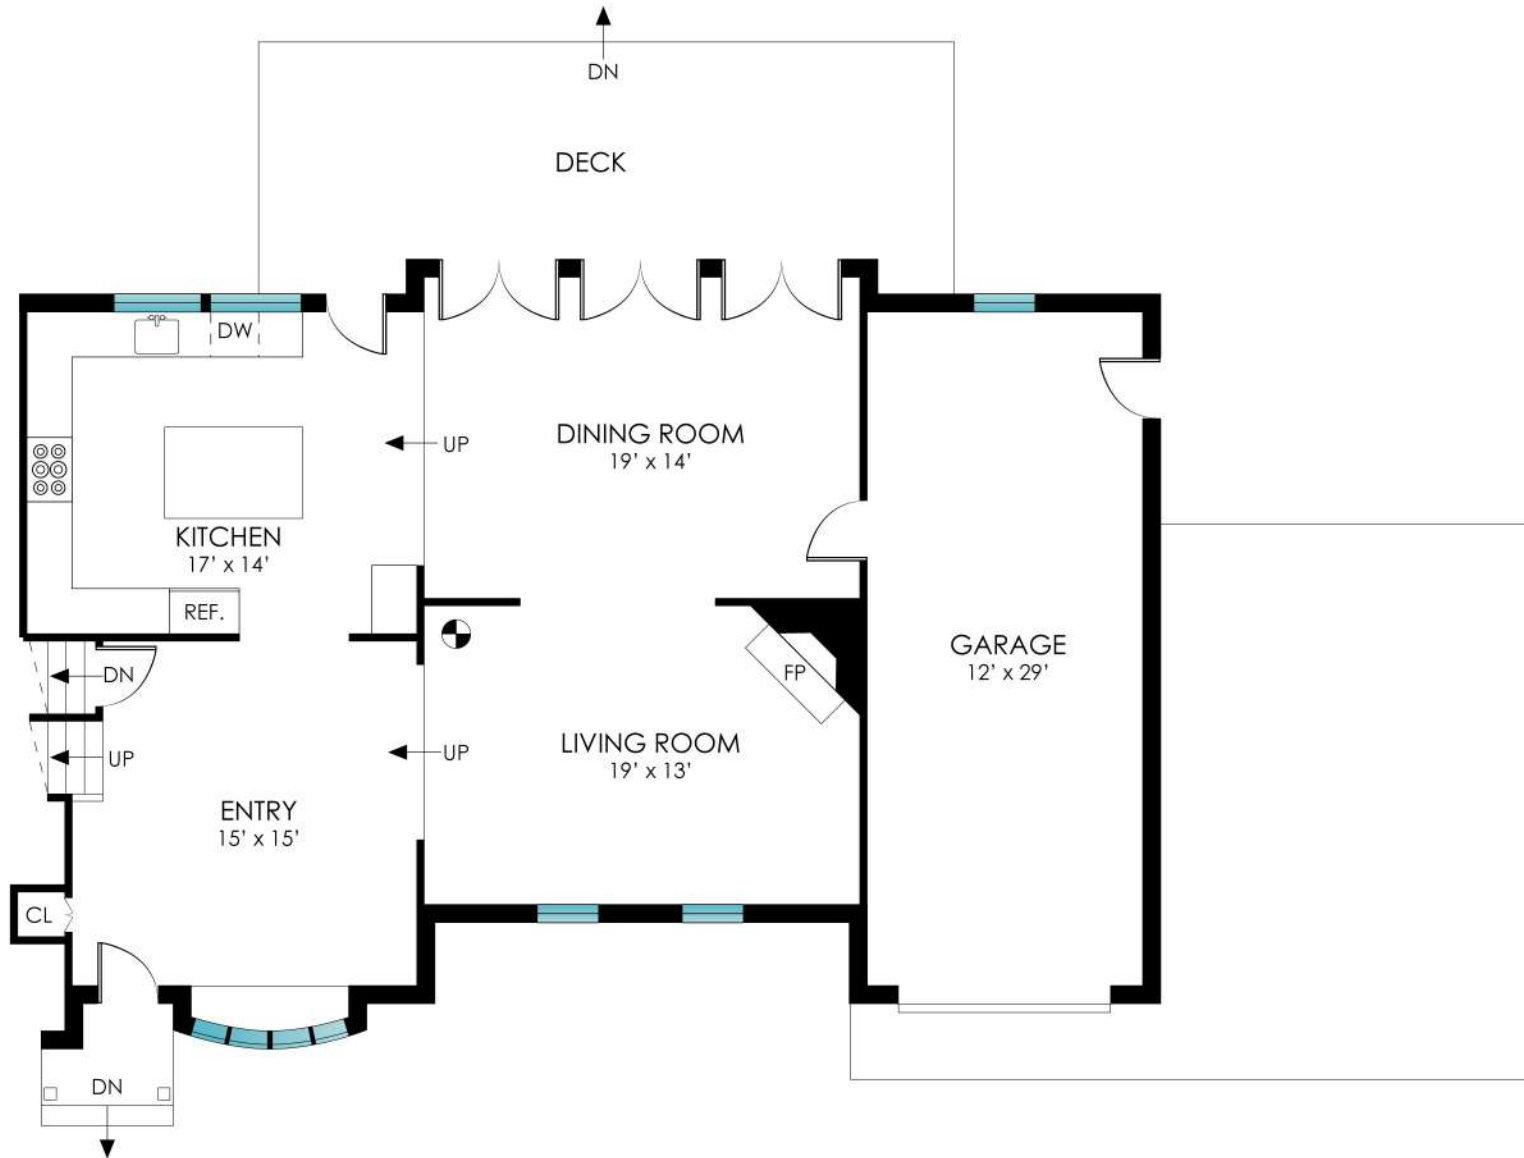

**4 NORTH HOWELLS POINT ROAD
BELLPORT, NY**

**1ST LEVEL - 1051 SF
GARAGE - 360 SF**

4 NORTH HOWELLS POINT ROAD
BELLPORT, NY

2ND LEVEL - 484 SF

4 NORTH HOWELLS POINT ROAD
BELLPORT, NY

3RD LEVEL - 323 SF

4 NORTH HOWELLS POINT ROAD
BELLPORT, NY

4TH LEVEL - 447 SF

4 NORTH HOWELLS POINT ROAD
BELLPORT, NY

GARDEN LEVEL - 420 SF

4 NORTH HOWELLS POINT ROAD
BELLPORT, NY

SITE PLAN