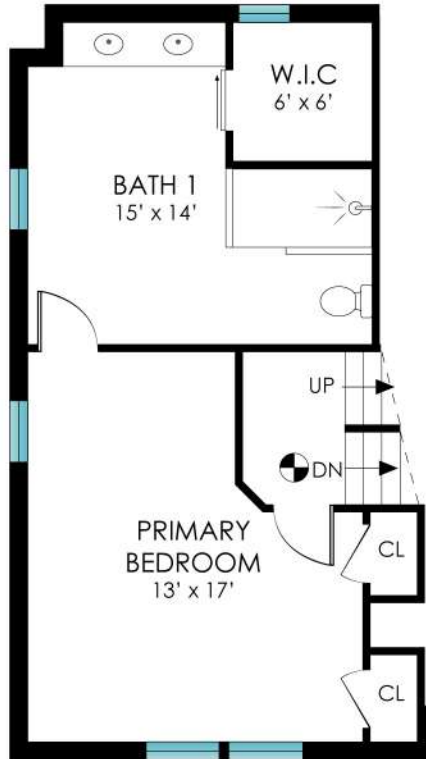

**4 NORTH HOWELLS POINT ROAD
BELLPORT, NY**

**1ST LEVEL - 1051 SF
GARAGE - 360 SF**

4 NORTH HOWELLS POINT ROAD
BELLPORT, NY

2ND LEVEL - 484 SF

4 NORTH HOWELLS POINT ROAD
BELLPORT, NY

3RD LEVEL - 323 SF

4 NORTH HOWELLS POINT ROAD
BELLPORT, NY

4TH LEVEL - 447 SF

4 NORTH HOWELLS POINT ROAD
BELLPORT, NY

GARDEN LEVEL - 420 SF

4 NORTH HOWELLS POINT ROAD
BELLPORT, NY

SITE PLAN