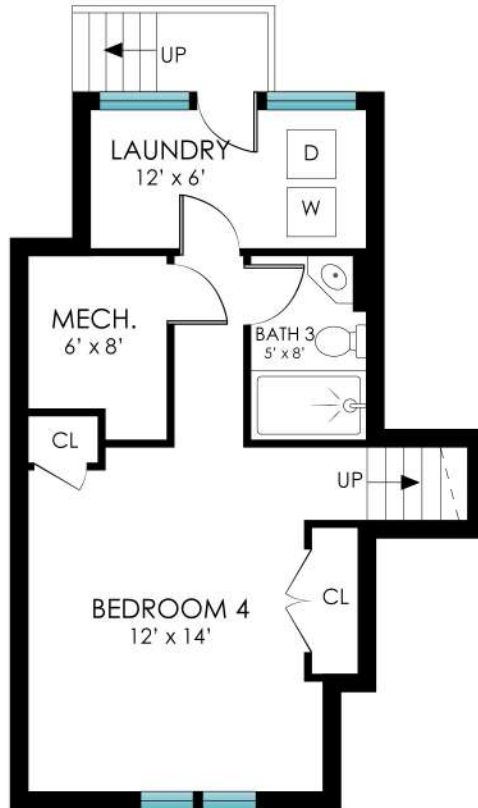

**4 NORTH HOWELLS POINT ROAD
BELLPORT, NY**

**1ST LEVEL - 1051 SF
GARAGE - 360 SF**

4 NORTH HOWELLS POINT ROAD
BELLPORT, NY

2ND LEVEL - 484 SF

4 NORTH HOWELLS POINT ROAD
BELLPORT, NY

3RD LEVEL - 323 SF

4 NORTH HOWELLS POINT ROAD
BELLPORT, NY

4TH LEVEL - 447 SF

4 NORTH HOWELLS POINT ROAD
BELLPORT, NY

GARDEN LEVEL - 420 SF

4 NORTH HOWELLS POINT ROAD
BELLPORT, NY

SITE PLAN