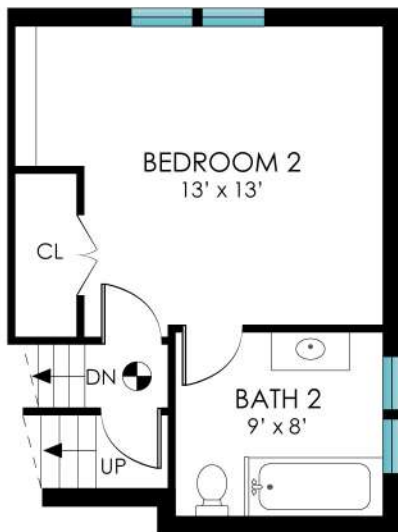

**4 NORTH HOWELLS POINT ROAD
BELLPORT, NY**

**1ST LEVEL - 1051 SF
GARAGE - 360 SF**

4 NORTH HOWELLS POINT ROAD
BELLPORT, NY

2ND LEVEL - 484 SF

4 NORTH HOWELLS POINT ROAD
BELLPORT, NY

3RD LEVEL - 323 SF

4 NORTH HOWELLS POINT ROAD
BELLPORT, NY

4TH LEVEL - 447 SF

4 NORTH HOWELLS POINT ROAD
BELLPORT, NY

GARDEN LEVEL - 420 SF

4 NORTH HOWELLS POINT ROAD
BELLPORT, NY

SITE PLAN